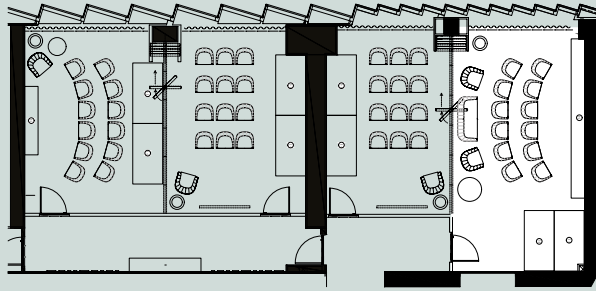

SPACE 1

SIZE

30 sqm

CAPACITY

Boardroom - 8 people
Cabaret - 11 people
Classroom - 8 people
Cocktail / Reception - 24 people
Dinner - 14 people
Theatre - 21 people
U-shape - 8 people

FEATURES

State-of-the-art audio
& visual services available

Complimentary high-speed
Wi-Fi & flat-screen TV

Floor-to-ceiling windows
with natural daylight

THE
STRATFORD

SPACE 3

SIZE

27 sqm

CAPACITY

- Boardroom - 8 people
- Cabaret - 11 people
- Classroom - 8 people
- Cocktail / Reception - 22 people
- Dinner - 14 people
- Theatre - 21 people
- U-shape - 8 people

FEATURES

- State-of-the-art audio
& visual services available
- Complimentary high-speed
Wi-Fi & flat-screen TV
- Floor-to-ceiling windows
with natural daylight

THE
STRATFORD

SPACE 4

SIZE

37 sqm

CAPACITY

Boardroom - 8 people
Cabaret - 14 people
Classroom - 8 people
Cocktail / Reception - 30 people
Dinner - 21 people
Theatre - 30 people
U-shape - 8 people

FEATURES

State-of-the-art audio
& visual services available

Complimentary high-speed
Wi-Fi & flat-screen TV

Floor-to-ceiling windows
with natural daylight

THE
STRATFORD

SPACES 3&4 COMBINED

SIZE

64 sqm