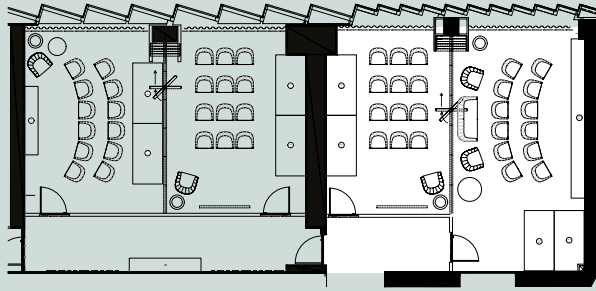

SPACE 1

SIZE

30 sqm

CAPACITY

Boardroom - 8 people
Cabaret - 11 people
Classroom - 8 people
Cocktail / Reception - 24 people
Dinner - 14 people
Theatre - 21 people
U-shape - 8 people

FEATURES

State-of-the-art audio
& visual services available

Complimentary high-speed
Wi-Fi & flat-screen TV

Floor-to-ceiling windows
with natural daylight

THE
STRATFORD

SPACE 3

SIZE

27 sqm

CAPACITY

- Boardroom - 8 people
- Cabaret - 11 people
- Classroom - 8 people
- Cocktail / Reception - 22 people
- Dinner - 14 people
- Theatre - 21 people
- U-shape - 8 people

FEATURES

- State-of-the-art audio
& visual services available
- Complimentary high-speed
Wi-Fi & flat-screen TV
- Floor-to-ceiling windows
with natural daylight

THE
STRATFORD

SPACE 4

SIZE

37 sqm

CAPACITY

Boardroom - 8 people
Cabaret - 14 people
Classroom - 8 people
Cocktail / Reception - 30 people
Dinner - 21 people
Theatre - 30 people
U-shape - 8 people

FEATURES

State-of-the-art audio
& visual services available

Complimentary high-speed
Wi-Fi & flat-screen TV

Floor-to-ceiling windows
with natural daylight

THE
STRATFORD

SPACES 3&4 COMBINED

SIZE

64 sqm