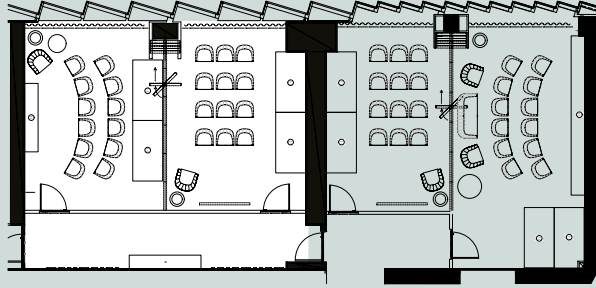

SPACE 1

SIZE

30 sqm

CAPACITY

Boardroom - 8 people
Cabaret - 11 people
Classroom - 8 people
Cocktail / Reception - 24 people
Dinner - 14 people
Theatre - 21 people
U-shape - 8 people

FEATURES

State-of-the-art audio
& visual services available

Complimentary high-speed
Wi-Fi & flat-screen TV

Floor-to-ceiling windows
with natural daylight

THE
STRATFORD

SPACE 2

SIZE

30 sqm

CAPACITY

Boardroom - 8 people
Cabaret - 11 people
Classroom - 8 people
Cocktail / Reception - 24 people
Dinner - 14 people
Theatre - 21 people
U-shape - 8 people

FEATURES

State-of-the-art audio
& visual services available

Complimentary high-speed
Wi-Fi & flat-screen TV

Floor-to-ceiling windows
with natural daylight

THE
STRATFORD

SPACES 1&2 COMBINED

SIZE

60 sqm

Complimentary high-speed
Wi-Fi & flat-screen TV

Floor-to-ceiling windows
with natural daylight

THE
STRATFORD

SPACE 3

SIZE

27 sqm

CAPACITY

- Boardroom - 8 people
- Cabaret - 11 people
- Classroom - 8 people
- Cocktail / Reception - 22 people
- Dinner - 14 people
- Theatre - 21 people
- U-shape - 8 people