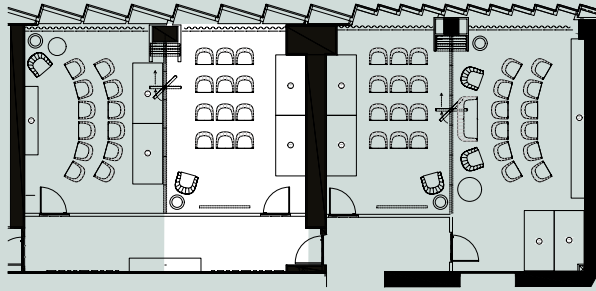

SPACE 1

SIZE

30 sqm

CAPACITY

Boardroom - 8 people
Cabaret - 11 people
Classroom - 8 people
Cocktail / Reception - 24 people
Dinner - 14 people
Theatre - 21 people
U-shape - 8 people

FEATURES

State-of-the-art audio
& visual services available

Complimentary high-speed
Wi-Fi & flat-screen TV

Floor-to-ceiling windows
with natural daylight

THE
STRATFORD

SPACE 2

SIZE

30 sqm

CAPACITY

Boardroom - 8 people
Cabaret - 11 people
Classroom - 8 people
Cocktail / Reception - 24 people
Dinner - 14 people
Theatre - 21 people
U-shape - 8 people

FEATURES

State-of-the-art audio
& visual services available

Complimentary high-speed
Wi-Fi & flat-screen TV

Floor-to-ceiling windows
with natural daylight

THE
STRATFORD

SPACES 1&2 COMBINED

SIZE

60 sqm

Complimentary high-speed
Wi-Fi & flat-screen TV

Floor-to-ceiling windows
with natural daylight

THE
STRATFORD

SPACE 3

SIZE

27 sqm

CAPACITY

- Boardroom - 8 people
- Cabaret - 11 people
- Classroom - 8 people
- Cocktail / Reception - 22 people
- Dinner - 14 people
- Theatre - 21 people
- U-shape - 8 people