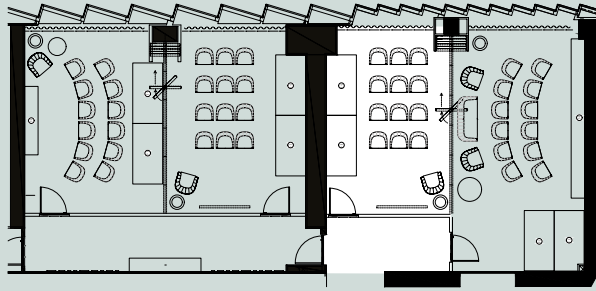

SPACE 1

SIZE

30 sqm

CAPACITY

Boardroom - 8 people
Cabaret - 11 people
Classroom - 8 people
Cocktail / Reception - 24 people
Dinner - 14 people
Theatre - 21 people
U-shape - 8 people

FEATURES

State-of-the-art audio
& visual services available

CAPACITY

Boardroom - 16 people
Cabaret - 28 people
Classroom - 21 people
Cocktail / Reception - 49 people
Dinner - 28 people
Theatre - 42 people
U-shape - 14 people

FEATURES

State-of-the-art audio
& visual services available

Complimentary high-speed
Wi-Fi & flat-screen TV

Floor-to-ceiling windows
with natural daylight

THE
STRATFORD

SPACE 3

SIZE

27 sqm

CAPACITY

- Boardroom - 8 people
- Cabaret - 11 people
- Classroom - 8 people
- Cocktail / Reception - 22 people
- Dinner - 14 people
- Theatre - 21 people
- U-shape - 8 people

FEATURES

- State-of-the-art audio
& visual services available
- Complimentary high-speed
Wi-Fi & flat-screen TV
- Floor-to-ceiling windows
with natural daylight

THE
STRATFORD

SPACE 4

SIZE

37 sqm

CAPACITY

Boardroom - 8 people
Cabaret - 14 people
Classroom - 8 people
Cocktail / Reception - 30 people
Dinner - 21 people
Theatre - 30 people
U-shape - 8 people