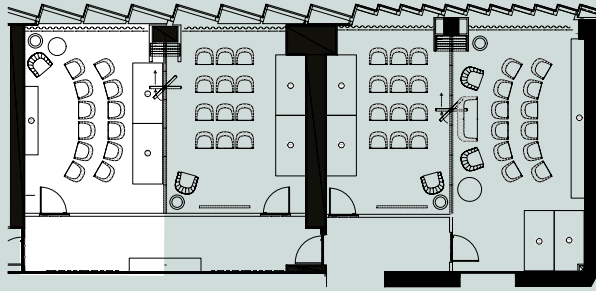

SPACE 1

SIZE

30 sqm

CAPACITY

Boardroom - 8 people
Cabaret - 11 people
Classroom - 8 people
Cocktail / Reception - 24 people
Dinner - 14 people
Theatre - 21 people
U-shape - 8 people

FEATURES

State-of-the-art audio
& visual services available

Complimentary high-speed
Wi-Fi & flat-screen TV

Floor-to-ceiling windows
with natural daylight

THE
STRATFORD

SPACE 2

SIZE

30 sqm

CAPACITY

Boardroom - 8 people
Cabaret - 11 people
Classroom - 8 people
Cocktail / Reception - 24 people
Dinner - 14 people
Theatre - 21 people
U-shape - 8 people

FEATURES

State-of-the-art audio
& visual services available

Complimentary high-speed
Wi-Fi & flat-screen TV

Floor-to-ceiling windows
with natural daylight

THE
STRATFORD

SPACES 1&2 COMBINED

SIZE

60 sqm

Complimentary high-speed
Wi-Fi & flat-screen TV

Floor-to-ceiling windows
with natural daylight

THE
STRATFORD

SPACE 3

SIZE

27 sqm

CAPACITY

- Boardroom - 8 people
- Cabaret - 11 people
- Classroom - 8 people
- Cocktail / Reception - 22 people
- Dinner - 14 people
- Theatre - 21 people
- U-shape - 8 people